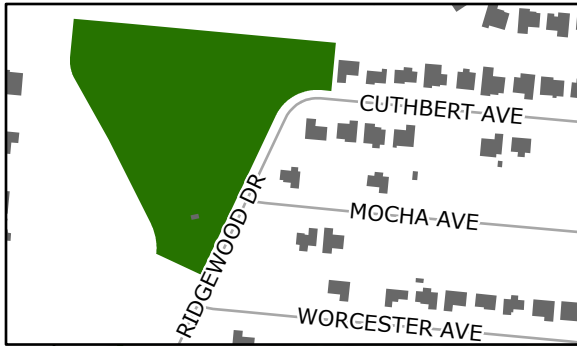

# City of North Port: Mobile Food Vendor Map

Operating Location: Blue Ridge Park

Prepared by NDS  
 Planning Division  
 March 16, 2021

**Blue Ridge Park  
 2 Spaces**

Mobile Food Vendor Operating Area  
 Vendors must face the direction of this line