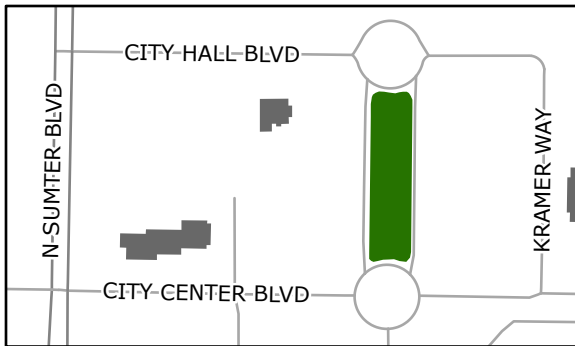

City of North Port: Mobile Food Vendor Map

Operating Location: City Center Front Green

Prepared by NDS
Planning Division
March 16, 2021

Mobile Food Vendor Operating Area

Vendors must face the direction of this line