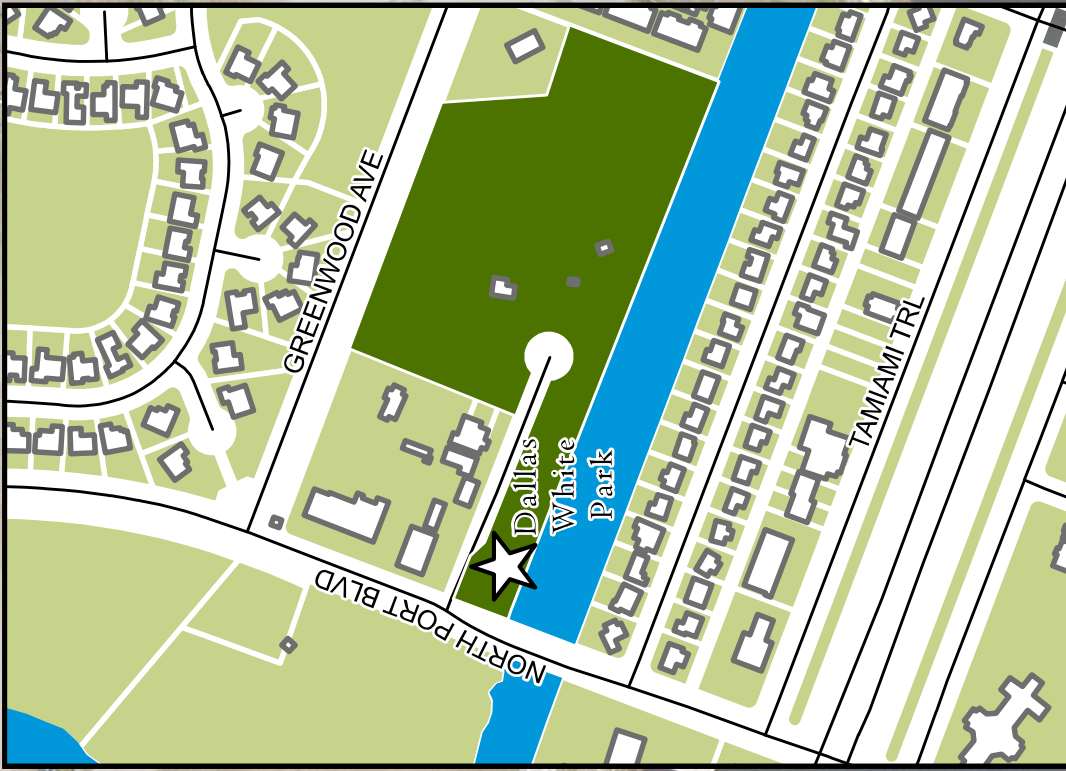

MOBILE FOOD VENDOR
OPERATING LOCATIONS
AT DALLAS WHITE PARK

Prepared by
NDS/Planning Division
July 15, 2019

Mobile Food Vendor Operating Area
Vendors must face the direction of this line