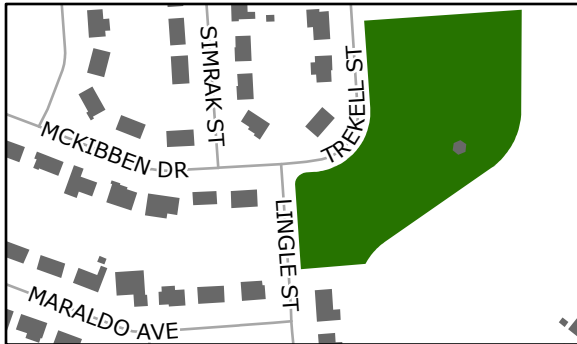

City of North Port: Mobile Food Vendor Map

Operating Location: McKibben Park

Prepared by NDS
Planning Division
March 11, 2021

Legend:

- Mobile Food Vendor Operating Area
- Vendors must face the direction of this line

Scale: 0 20 40 80 120 Feet