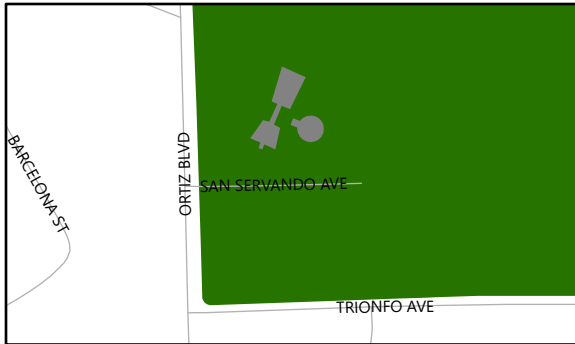

# City of North Port: Mobile Food Vendor Map

Operating Location: Warm Mineral Springs Park

Prepared by Development Services  
September 26, 2023

**Warm Mineral Springs Park  
2 Spaces**

 Mobile Food Vendor Operating Area

 Vendors must face the direction of this line

N

0 25 50 100 150 Feet