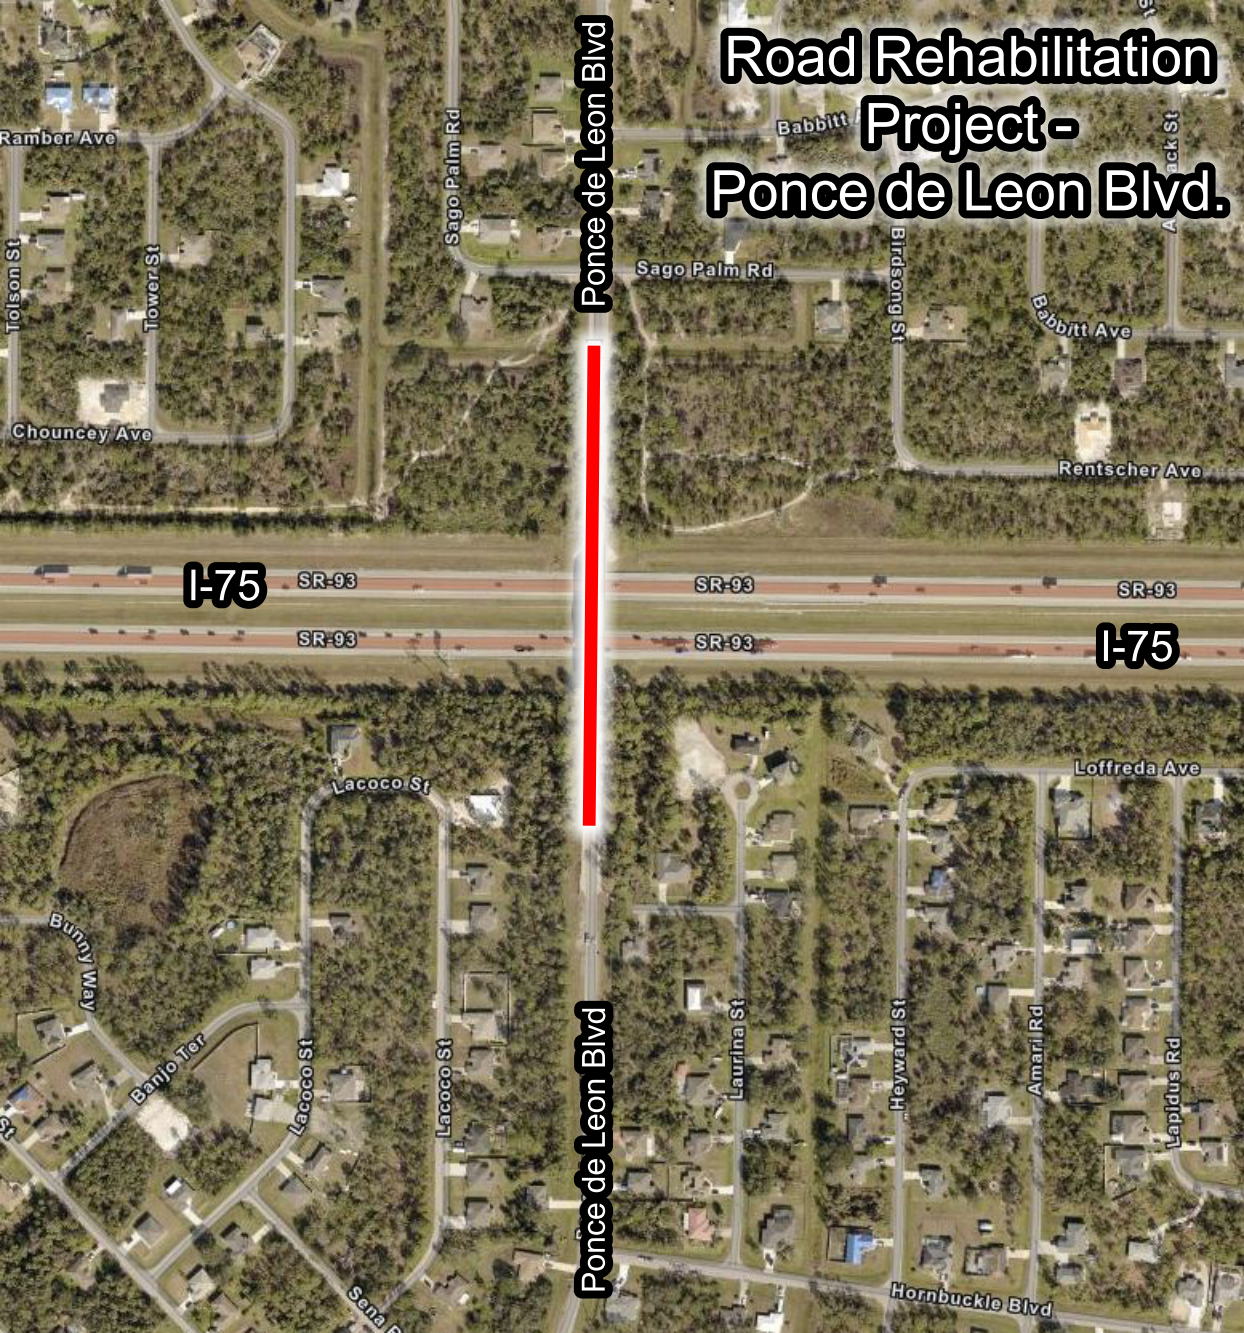

# Road Rehabilitation Project - Ponce de Leon Blvd.

Ponce de Leon Blvd

Ponce de Leon Blvd

I-75

I-75

Ramber Ave

Tolson St

Tower St

Chouncey Ave

Sago Palm Rd

Sago Palm Rd

Babbitt

Birdsong St

Babbitt Ave

Back St

Rentscher Ave

SR-93

SR-93

SR-93

SR-93

SR-93

Lacoco St

Burtway

Banjo Ter

Lacoco St

Lacoco St

Sena P

Laurina St

Heyward St

Amari Rd

Lapidus Rd

Loffreda Ave