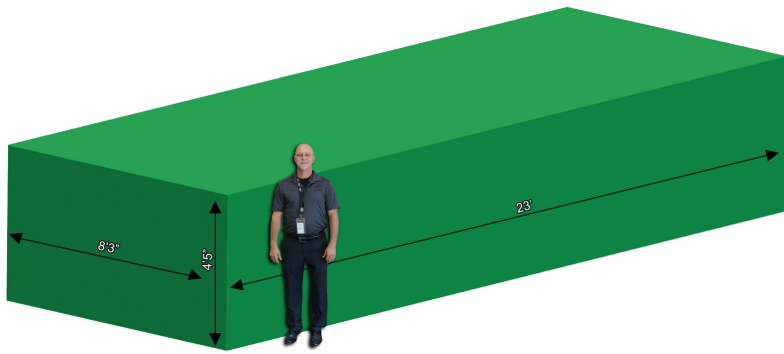

Roll-offs

**10-Yard
Garbage
Disposal:
\$231.00**
**C&D Disposal:
\$265.65**

Delivery: \$27.50
Rental Fee:
\$4.51 per day
(90-day maximum)
Weight Limit:
10,000 lbs

**Items must not
extend outside the
container**