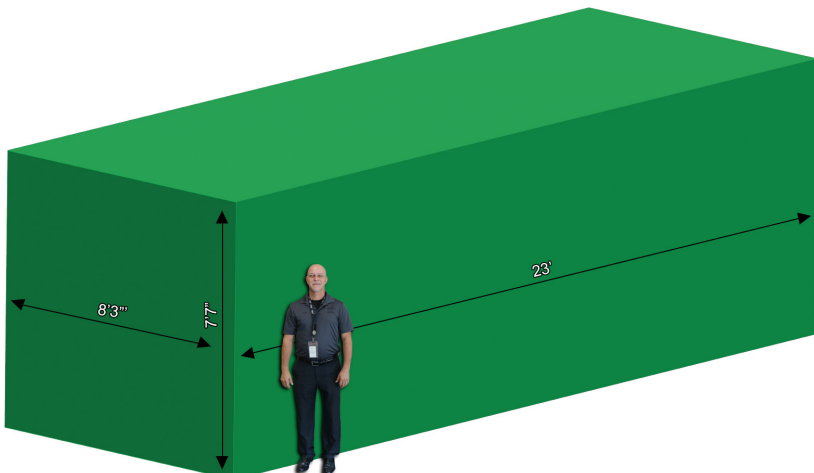

Roll-offs

**10-Yard
Garbage
Disposal:
$231.00**
**C&D Disposal:
$265.65**

Delivery: $27.50
Rental Fee:
$4.51 per day
(90-day maximum)
Weight Limit:
10,000 lbs

**Items must not
extend outside the
container**

**20-Yard
Garbage
Disposal:
$310.75**
**C&D Disposal:
$357.37**

Prohibited Items

**30-Yard
Garbage
Disposal:
$389.95**

**40-Yard
Garbage
Disposal:
$469.15**