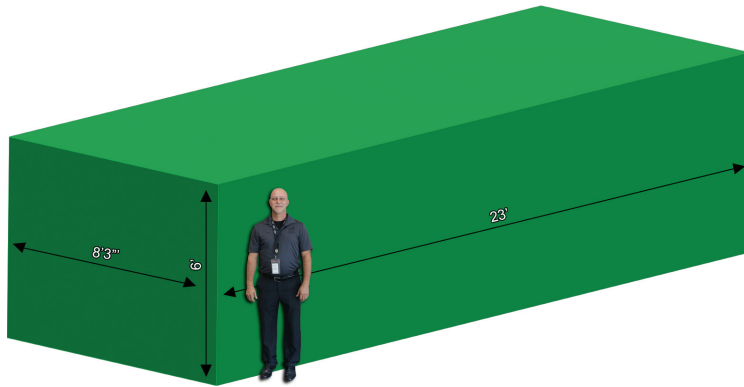

**30-Yard
Garbage
Disposal:
$389.95**