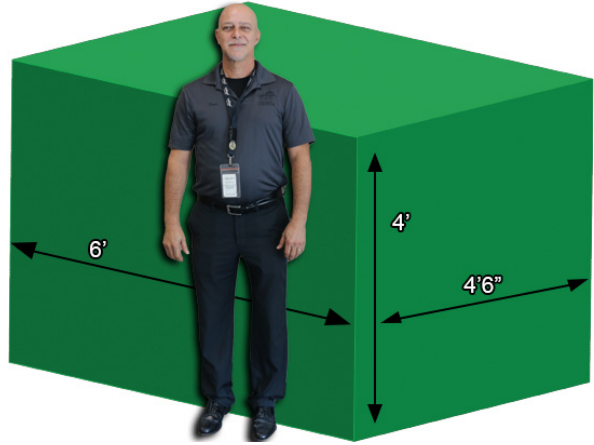

Garbage Disposal:
\$47.43

C&D Disposal:
\$49.59

6-Yard

Garbage Disposal:
\$60.74

8-Yard

Garbage Disposal:
\$74.05

Items must not extend outside the container and the lid must be able to close. If the container truck cannot get to the container, a return trip charge of \$27.50 for a second truck will be assessed.