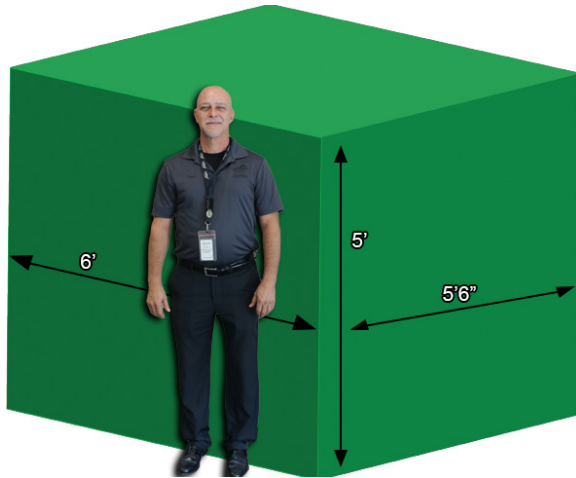

Garbage Disposal:
\$47.43

C&D Disposal:
\$49.59

6-Yard

Garbage Disposal:
\$60.74

8-Yard

Garbage Disposal:
\$74.05

Items must not extend outside the container and the lid must be able to close. If the container truck cannot get to the container, a return trip charge of \$27.50 for a second truck will be assessed.